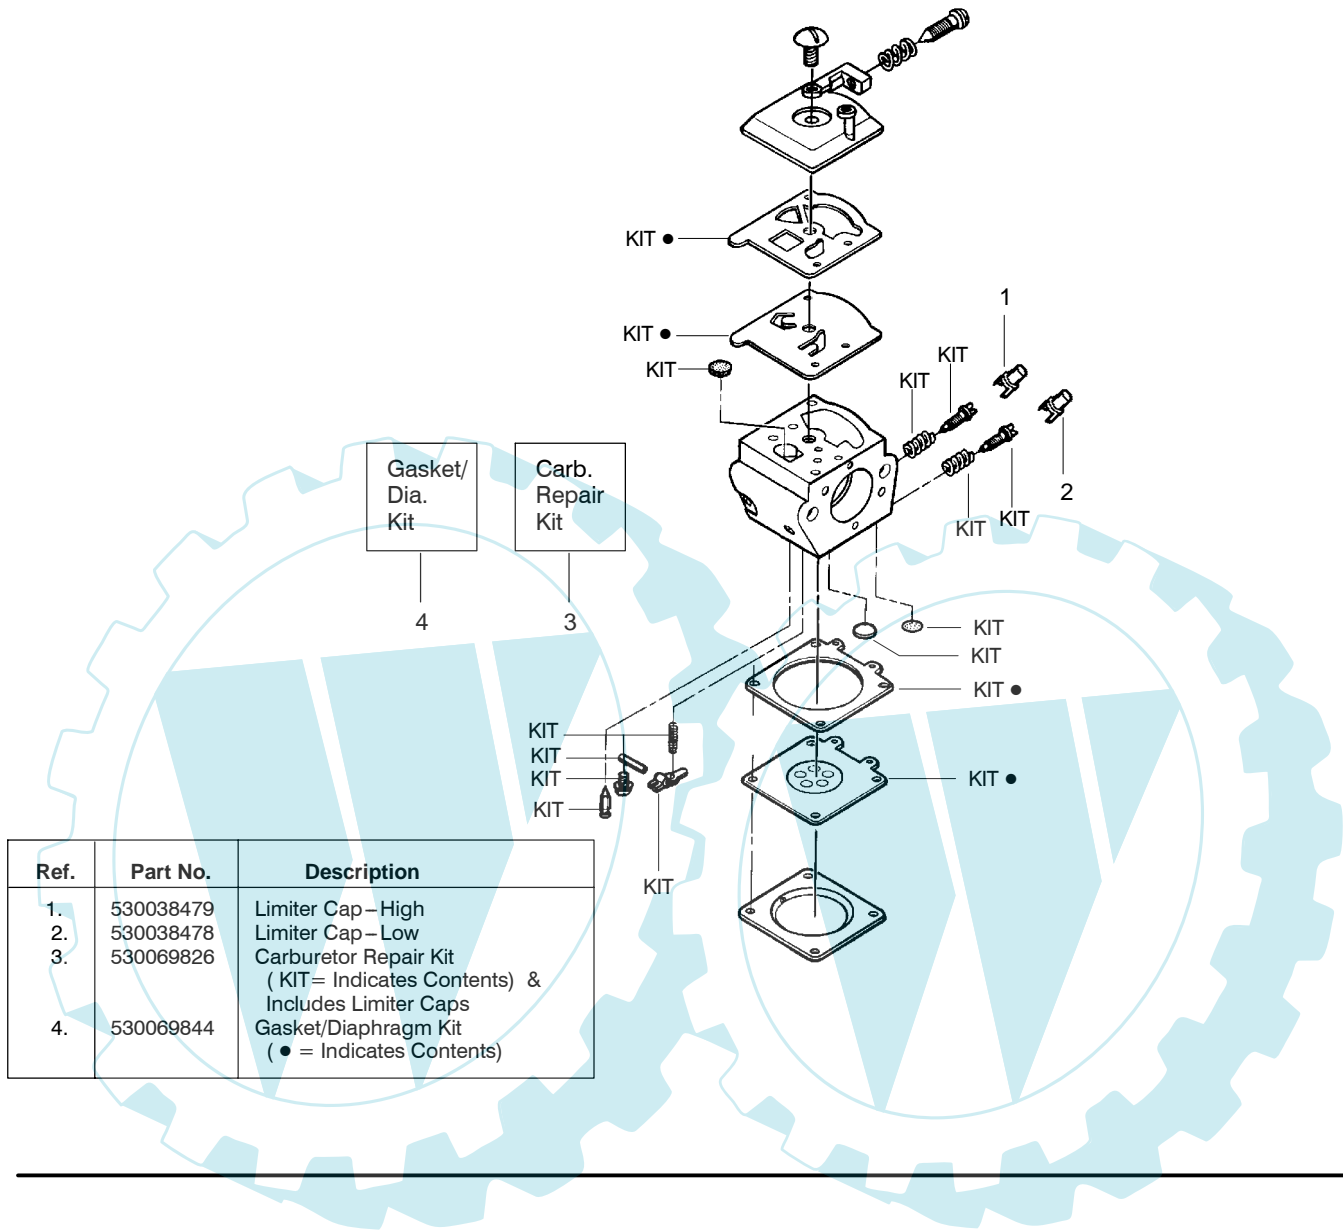

PARTS LIST NO. 530163178		PARTNER® PARTS LIST	CHAIN SAW MODEL(S) 391	
DATE 2/20/04	Replaces 530164189 - 2/18/03		Note: Illustration may differ from actual model due to design changes	PAGE NO. 5

Carburetor Assembly – WT-391 – #530069722

Ref.	Part No.	Description
1.	530038479	Limiter Cap—High
2.	530038478	Limiter Cap—Low
3.	530069826	Carburetor Repair Kit (KIT= Indicates Contents) & Includes Limiter Caps
4.	530069844	Gasket/Diaphragm Kit (• = Indicates Contents)

Kit - Carburetor Assembly No. 530071621 - WT-625
Kit - Carburetor Assembly No. 530071820 - W-20
Kit - Carburetor Assembly No. 530071821 - WT-662

Note: No Repair kits are available for these carburetors

✓ = NEW PART NUMBER FOR THIS IPL

★ = REFER TO THE SERVICE REFERENCE INDICATED FOR MORE INFORMATION. (LOCATED AT END OF IPL)