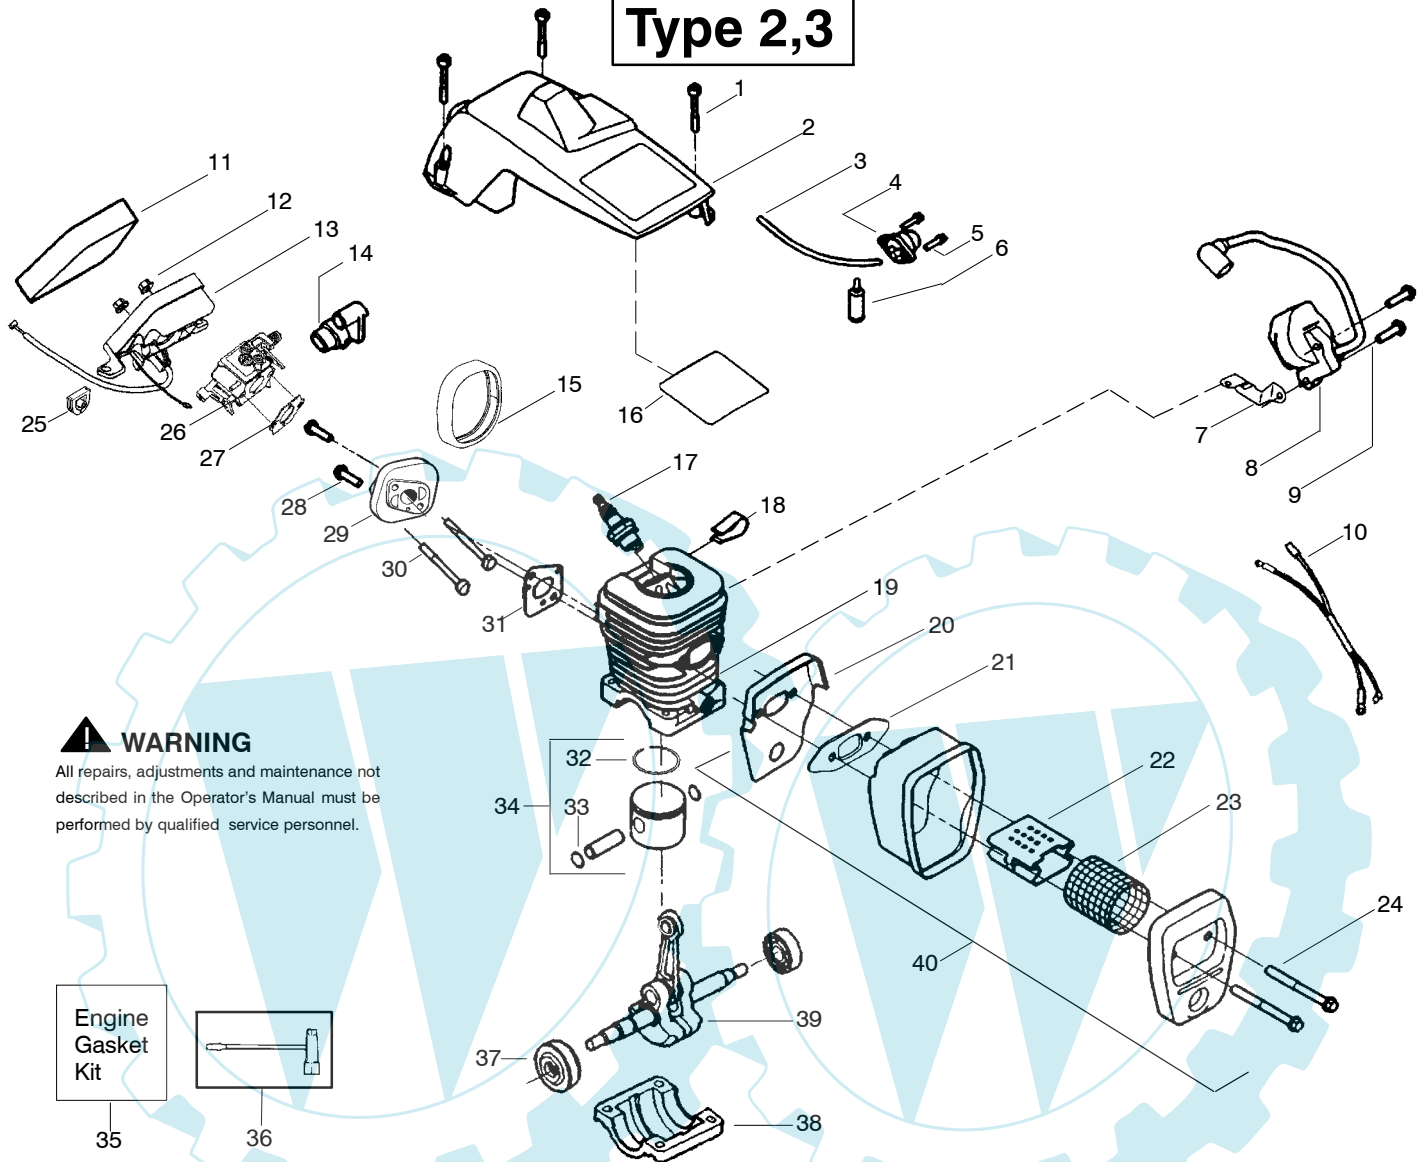

PARTS LIST NO. 530163178		PARTNER® PARTS LIST	CHAIN SAW MODEL(s) 391	
DATE 2/20/04	Replaces 530164189 - 2/18/03		Note: Illustration may differ from actual model due to design changes	PAGE NO. 4

Type 2,3

⚠ WARNING
All repairs, adjustments and maintenance not described in the Operator's Manual must be performed by qualified service personnel.

Engine Gasket Kit

Ref.	Part No.	Description	Ref.	Part No.	Description	Ref.	Part No.	Description
1.	530016153	Screw	19.	530012550	Cylinder	34.	530071408	Kit-Piston (Incl. 32 & 33)
2.	530056914	Assy-Cylinder Shield (includes # 16)	20.	530049870	Backplate-Muffler	35.	530069608	Kit-Engine Gasket (Incl. 21, 27 & 31)
3.	530069247	Kit-Fuel Line (Small)	21.	530069608	Gasket-Muffler(kit)	36.	530031135	Bar Wrench
4.	530047213	Assy-Air Purge	22.	530037817	Diffuser-Muffler	37.	530056363	Assy-Seal & Bearing
5.	530015780	Screw	23.	530036103	Screen-Spark	38.	530037935	Cap-Crankcase
6.	530095646	Assy-Fuel Pick-up	24.	530016132	Bolt-Muffler	39.	530047062	Assy-Crankshaft
7.	530047442	Strap-Ground	25.	530047631	Grommet-Throttle Cable	40.	530047207	Assy-Muffler (Incl. 20-24)
8.	530039198	Ignition Module	26.	---	Kit-Carburetor			Not Shown
9.	530015814	Screw	↗	530071820	Zama (W-20)			
10.	↗ 530057475	Assy-Wire Harness	↗	530071821	Walbro (WT-662)			
11.	530037793	Foam-Air Filter	27.	530069608	Gasket-Carb. (kit)			
12.	530016101	Nut	28.	530016386	Screw			
13.	↗ 530057702	Assy-Air Box	29.	530049700	Carb. Adapter			
14.	530035526	Grommet-Carb Adjust	30.	530016187	Screw			
15.	530054144	Seal-Carb Adapter	31.	530069608	Gasket-Adaptor(kit)	↗	530164620	Manuals (Scan)
16.	530055698	Reflector-Heat	32.	530038729	Ring-Piston	↗	530164621	(Euro I)
17.	952030150	Spark Plug (RCJ-7Y)	33.	530015697	Retainer-Piston Pin	↗	530164622	(Euro II)
18.	530016136	Clip-High Tension Lead						

↗ = NEW PART NUMBER FOR THIS IPL

★ = REFER TO THE SERVICE REFERENCE INDICATED FOR MORE INFORMATION. (LOCATED AT END OF IPL)