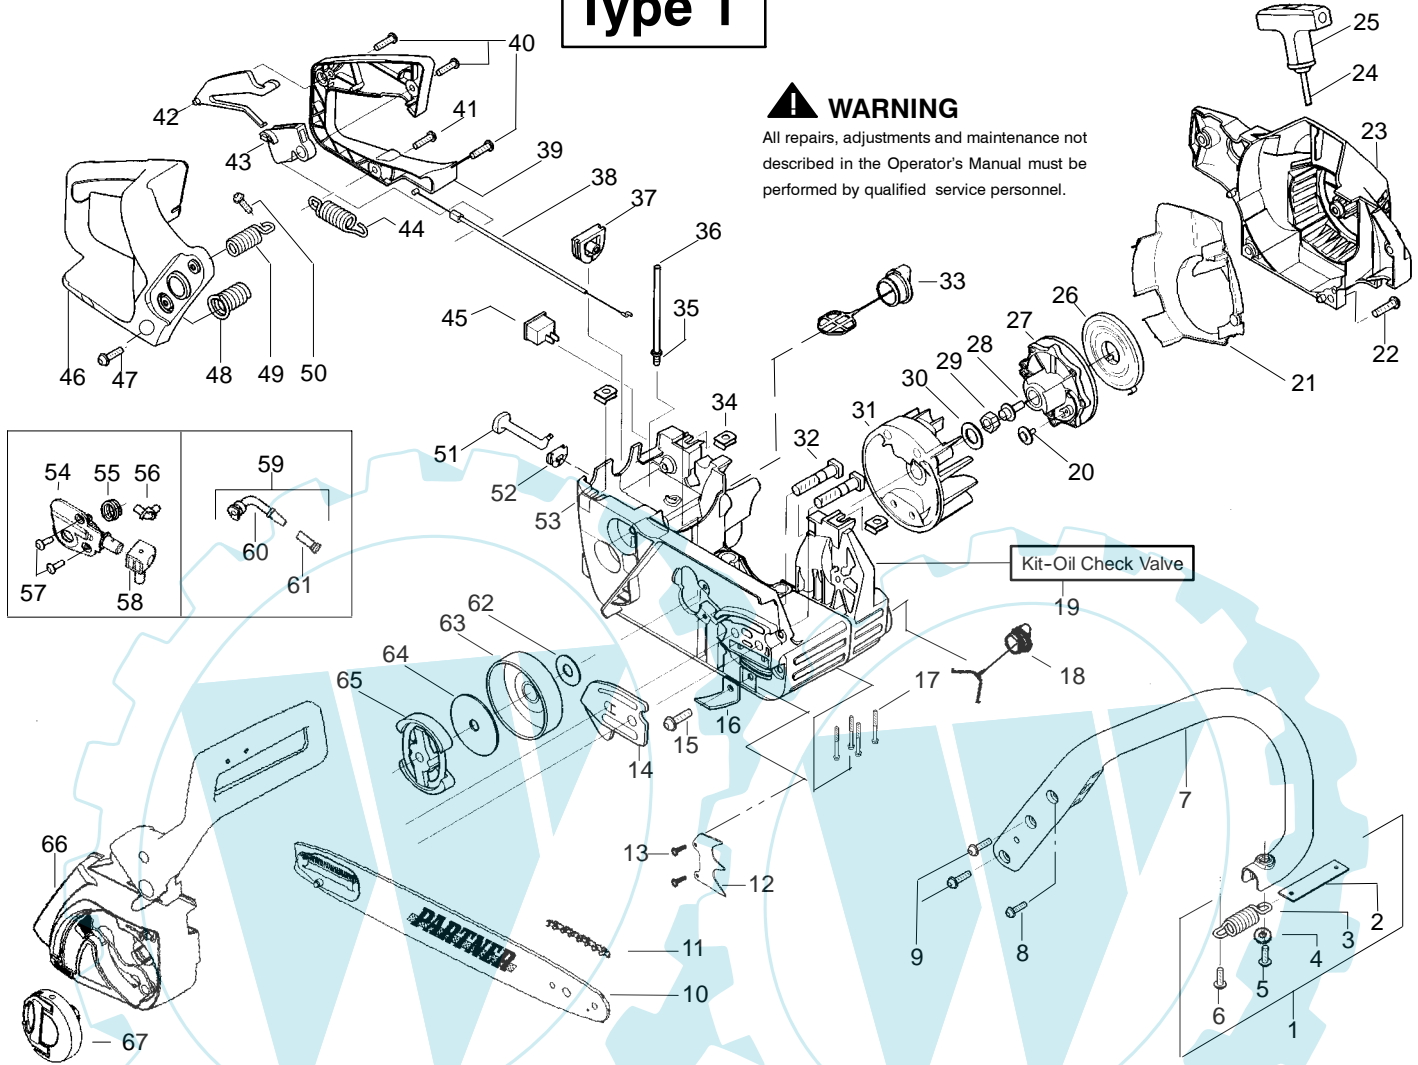

PARTS LIST NO. 530163178		PARTNER ® PARTS LIST	CHAIN SAW MODEL(s) 391
DATE 2/20/04	Replaces 530164189 - 2/18/03		Note: Illustration may differ from actual model due to design changes

Type 1

⚠ WARNING

All repairs, adjustments and maintenance not described in the Operator's Manual must be performed by qualified service personnel.

✓ = NEW PART NUMBER FOR THIS IPL

* = REFER TO THE SERVICE REFERENCE INDICATED FOR MORE INFORMATION. (LOCATED AT END OF IPL)

PARTS LIST NO. 530163178		PARTNER ® PARTS LIST	CHAIN SAW MODEL(s) 391
DATE 2/20/04	Replaces 530164189 - 2/18/03		Note: Illustration may differ from actual model due to design changes