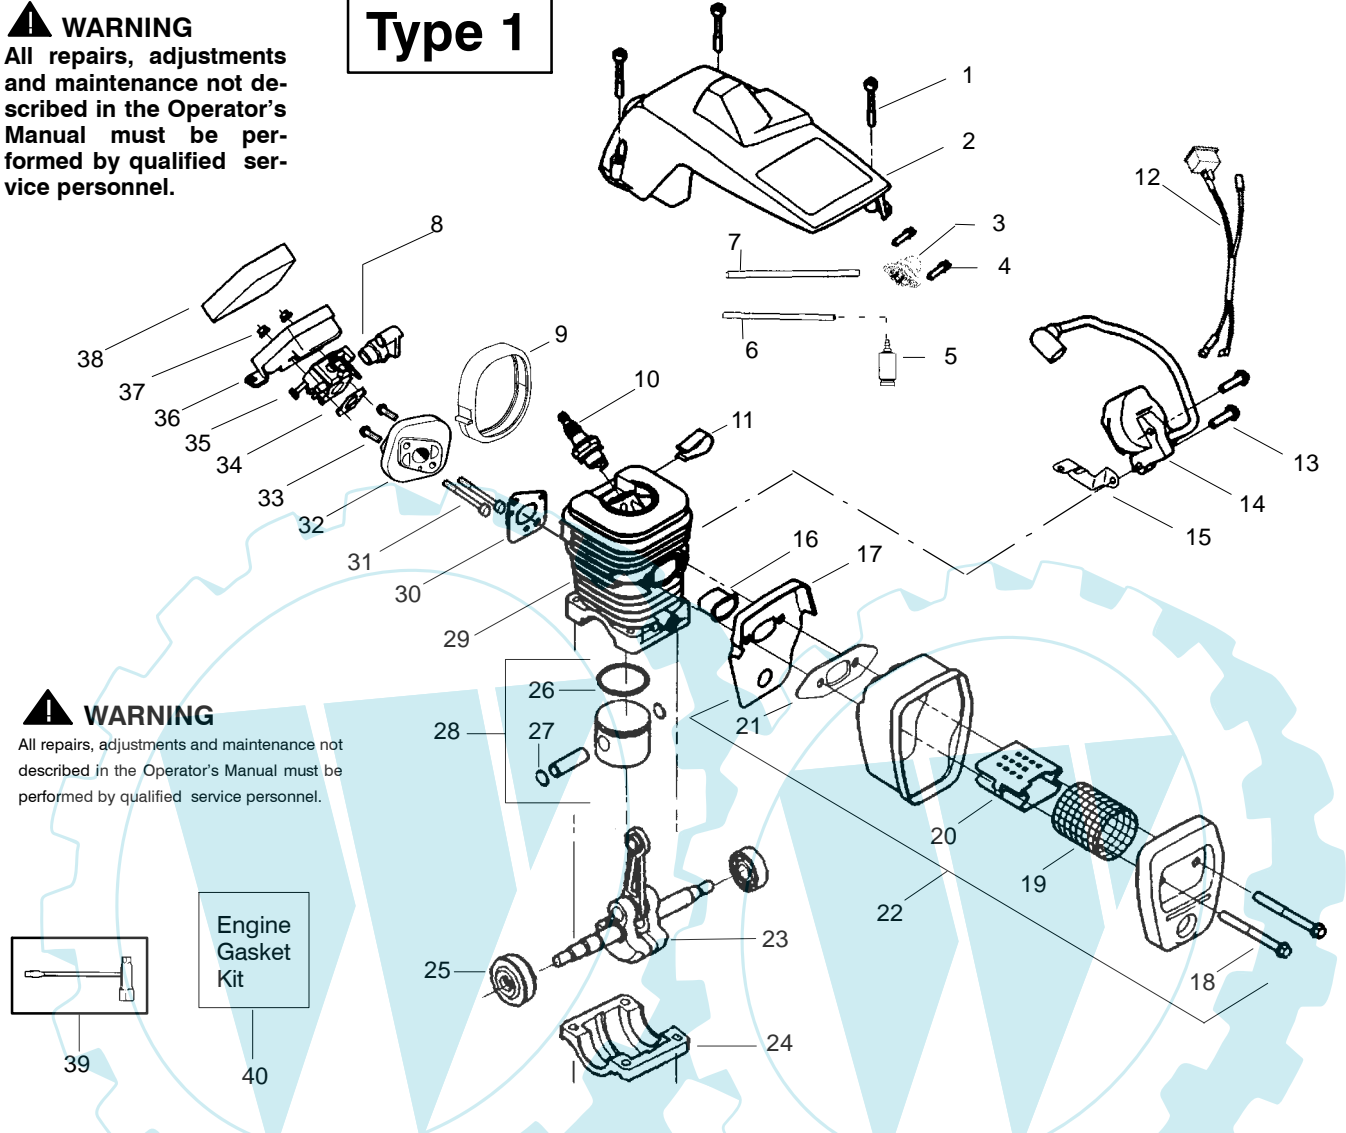

↖ = NEW PART NUMBER FOR THIS IPL

★ = REFER TO THE SERVICE REFERENCE INDICATED FOR MORE INFORMATION. (LOCATED AT END OF IPL)

PARTS LIST NO. 530163178		PARTNER ® PARTS LIST	CHAIN SAW MODEL(s) 391
DATE 2/20/04	Replaces 530164189 - 2/18/03		NOTE: Illustration may differ from actual model due to design changes

Ref.	Part No.	Description	Ref.	Part No.	Description	Ref.	Part No.	Description
1.	530016153	Screw	19.	530036103	Screen-Spark	36.	530047604	Housing-Air Filter
2.	530056914	Assy-Cylinder Shield	20.	530037813	Diffuser-Muffler	37.	530016101	Nut
3.	530047213	Assy-Air Purge	21.	530069608	Gasket-Muffler (kit)	38.	530037793	Air Filter - Foam
4.	530015780	Screw	22.	530047207	Assy-Muffler (Incl. 17-21)	39.	530031135	Scrench
5.	530095646	Assy-Fuel Pick-up Kit-Line Purge/Carb. (Small Dia)	23.	530047062	Assy-Crankshaft	40.	530069608	Kit-Engine Gasket (incl. 34,30,21)
6.	530069247	Kit-Line Purge/Tank (large line)	24.	530037935	Cap-Crankcase			
7.	530069216	Kit-Line Purge/Tank (large line)	25.	530056363	Assy-Seal & Bearing			
8.	530035526	Grommet-Carb Adjust.	26.	530038729	Ring-Piston			
9.	530054144	Seal-Carb Adapter	27.	530015697	Retainer - Piston Pin			
10.	952030150	Spark Plug (RCJ-7Y)	28.	530071408	Kit-Piston - (incl. 26-27)			
11.	530016136	Clip-High Tension Lead	29.	530071412	Kit-Cylinder			
12.	530049117	Assy-Wire Harness (includes switch)	30.	530069608	Gasket-Carb. Adapter (kit)			
13.	530015814	Screw	31.	530016187	Screw			
14.	530039198	Module-Ignition	32.	530049700	Carb. Adapter			
15.	530047442	Strap-Ground	33.	530016386	Screw			
16.	530037652	Insulator-Heat	34.	530069608	Carb. Gasket (kit)			
17.	530049870	Back Plate-Muffler	35.	---	Kit-Carburetor			
18.	530016132	Screw		530071621	(WT-625)			
				530069722	(WT-391)			
			(Note: Repair kits are not available for this carburetor)					
								Not Shown
							530164551	Manual - (Scan)
							530164552	Manual - (Euro I)
							530164553	Manual - (Euro II)