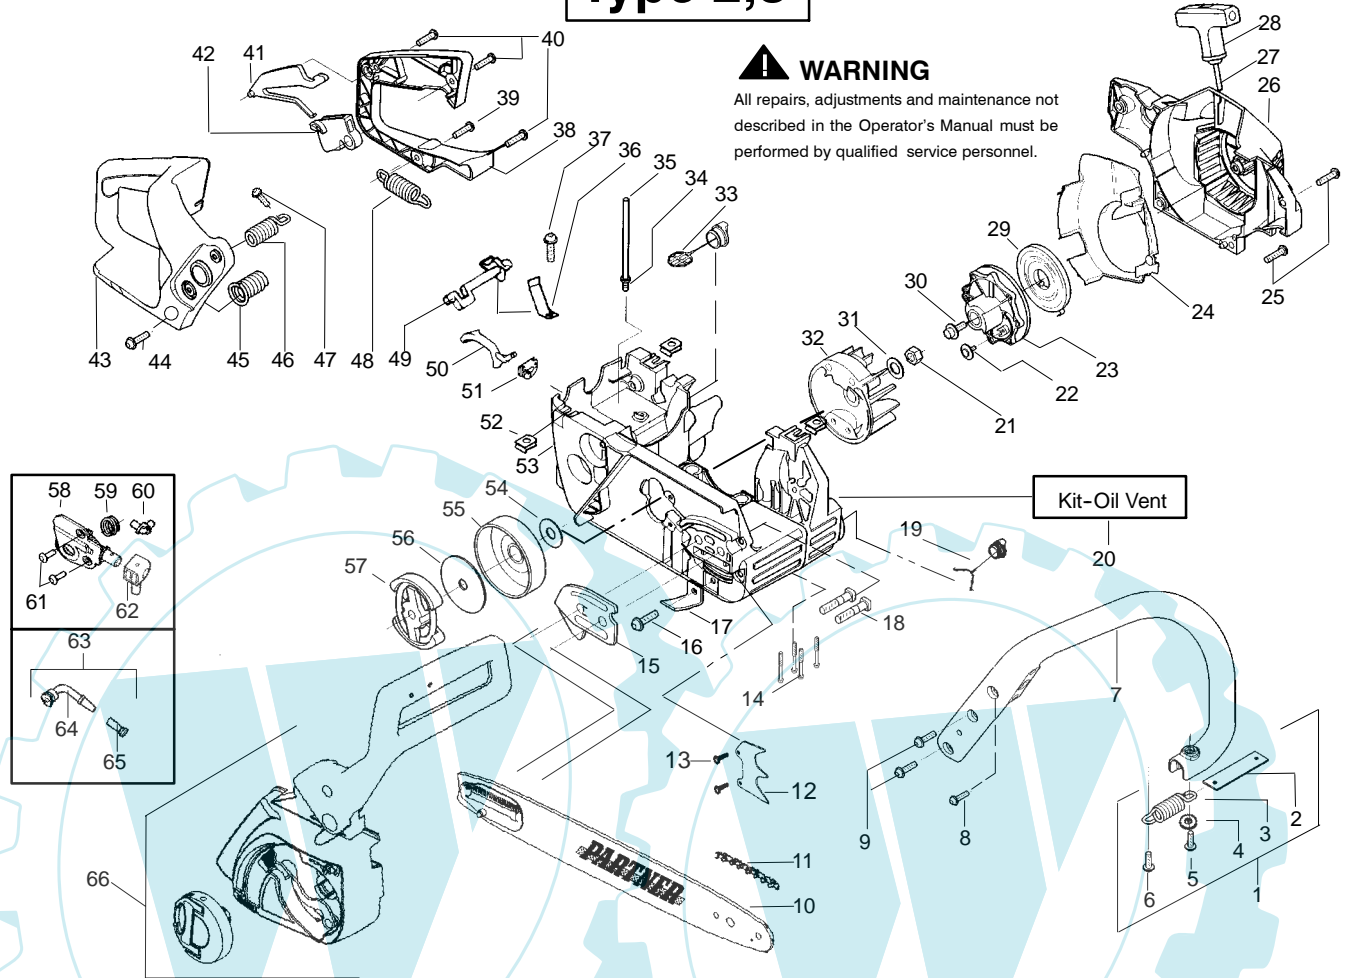

PARTS LIST NO. 530163178		PARTNER® PARTS LIST	CHAIN SAW MODEL(s) 391	
DATE 2/20/04	Replaces 530164189 - 2/18/03		Note: Illustration may differ from actual model due to design changes	PAGE NO. 2

Type 2,3

⚠ WARNING
All repairs, adjustments and maintenance not described in the Operator's Manual must be performed by qualified service personnel.

Ref.	Part No.	Description	Ref.	Part No.	Description	Ref.	Part No.	Description
1.	530047963	Assy.-Isolator	28.	530056402	Handle-Starter	53.	530058733	Kit-Chassis Assy. fuel lines and caps)
2.	530047608	Limiter Strap	29.	530027531	Spring-Recoil	54.	530015907	Washer-Thrust
3.	530042082	Spring-Isolator	30.	530015920	Screw	55.	530047061	Assy.-Clutch Drum w/bearing
4.	530015158	Washer	31.	530015127	Washer-Flywheel	56.	530015611	Washer-Clutch
5.	530016018	Screw	32.	530039187	Assy-Flywheel	57.	530014949	Assy. Clutch
6.	530015843	Screw	33.	530047192	Assy-Fuel Cap	58.	530071259	Kit - Oil Pump (incl. 59,60,62)
7.	530047583	Front Handle	34.	530023877	Kit-Fuel line (large)	59.	530037820	Gear-Worm Spring
8.	530015940	Screw	35.	530069216	Spring-Switch	60.	530049477	Elbow-Oil Pickup
9.	530015814	Screw	36.	530016149	Screw	61.	530016064	Screw
10.	530044900	Bar - 14"	37.	530015775	Cover-Rear Handle	62.	530019206	Seal Block
	530044901	Bar - 16"	38.	530047581	Screw	63.	530047663	Assy-Oil Pick-up (Incl. 64,65)
11.	505369852	Chain - 14"	39.	530015886	Screw	64.	530038373	Pick-up Oiler
	505369856	Chain - 16"	40.	530015906	Screw	65.	530056533	Filter-Oil
12.	530014381	Kit-Spike (Incl. 13)	41.	530036098	Throttle Lockout	66.	530071897	Kit-Chain Brake Adjuster (Incl. knob)
13.	530015805	Screw	42.	530036097	Trigger-Throttle			
14.	530016132	Screw	43.	530047582	Handle - Rear			
15.	530038238	Plate-Bar Mount.	44.	530015814	Screw			
16.	530015814	Screw	45.	530053274	Assy Isolator-lower			
17.	530029850	Chain Catcher	46.	530071385	Kit-Isolator (Upper)			
18.	530016133	Bolt-Bar	47.	530015875	Screw			
19.	530010846	Assy-Oil Cap	48.	530042082	Spring-Isolator			
20.	530071666	Kit-Oil Vent	49.	530057473	Lever-Switch			
21.	530016134	Nut-Flywheel	50.	530057474	Lever-Choke			
22.	530016080	Screw	51.	530049005	Grommet-Knob			
23.	530037817	Starter Pulley	52.	530015922	Nut-"U"-Type			
24.	530055723	Baffle-Air						
25.	530015892	Screw						
26.	530056333	Housing-Fan						
27.	530069232	Kit - Rope						

↖ = NEW PART NUMBER FOR THIS IPL

★ = REFER TO THE SERVICE REFERENCE INDICATED FOR MORE INFORMATION. (LOCATED AT END OF IPL)